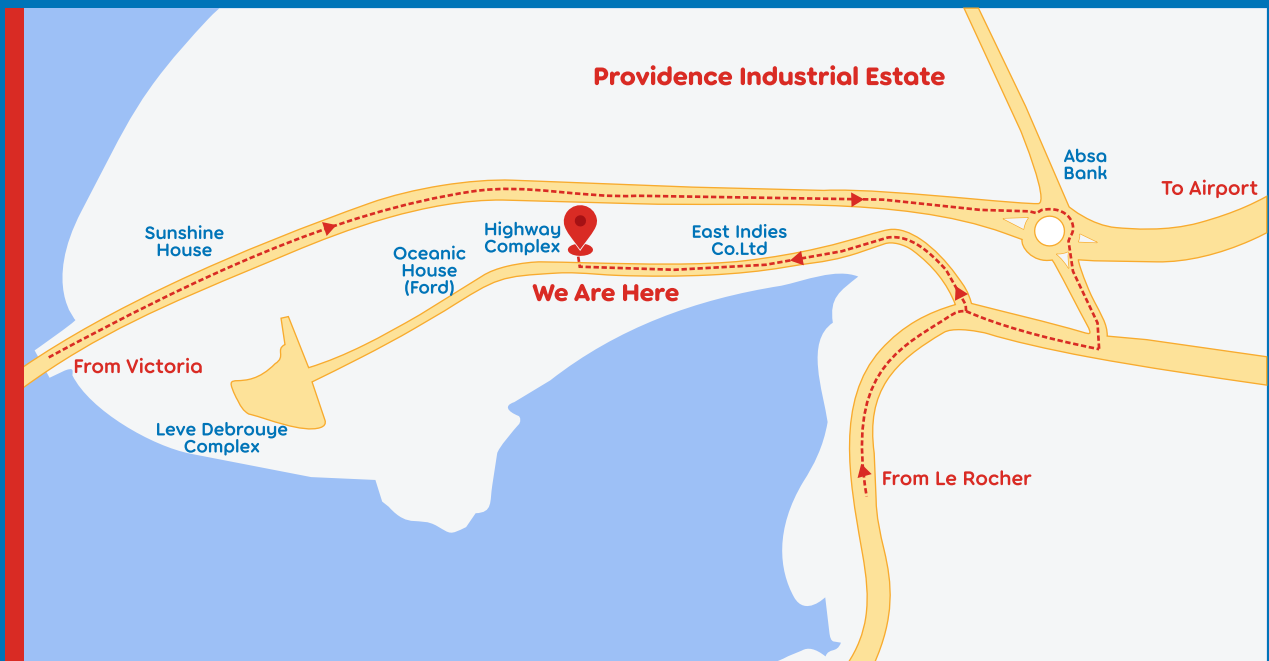

Room 204, Highway Complex, Zone 18

Providence Industrial Estate, Mahé, Seychelles

+248 2501354  sales@fetch.sc  www.fetch.sc