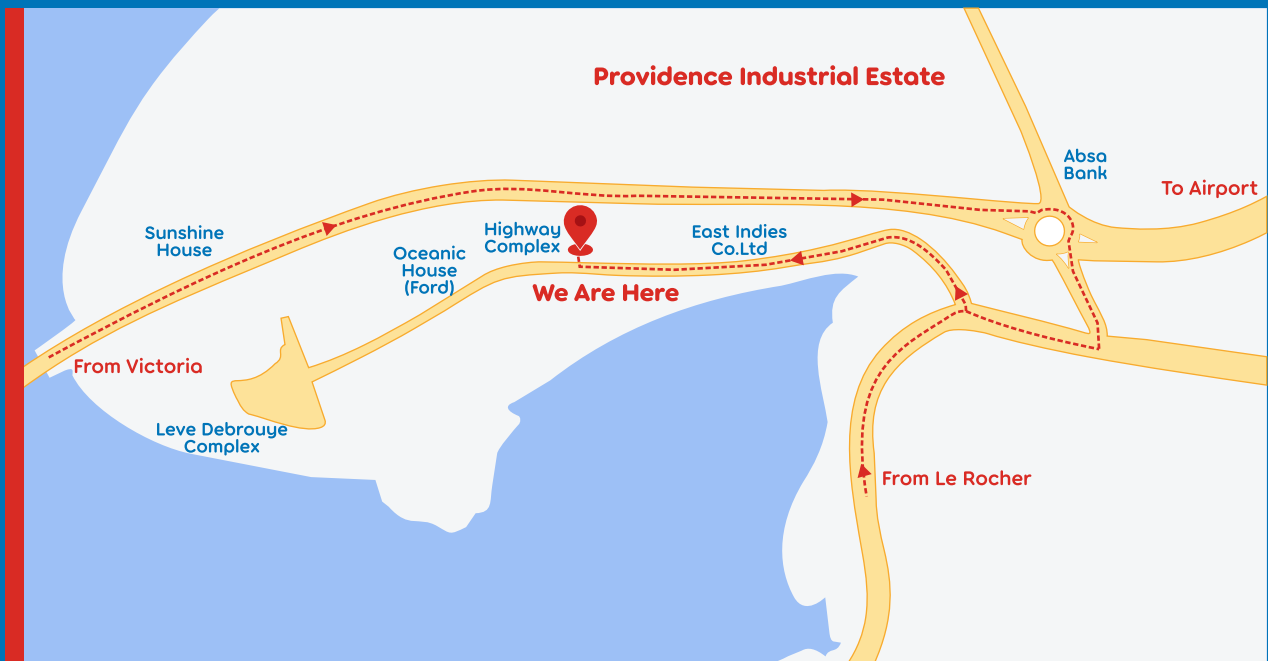

Room 204, Highway Complex, Zone 18

Providence Industrial Estate, Mahé, Seychelles

+248 2501354 sales@fetch.sc www.fetch.sc